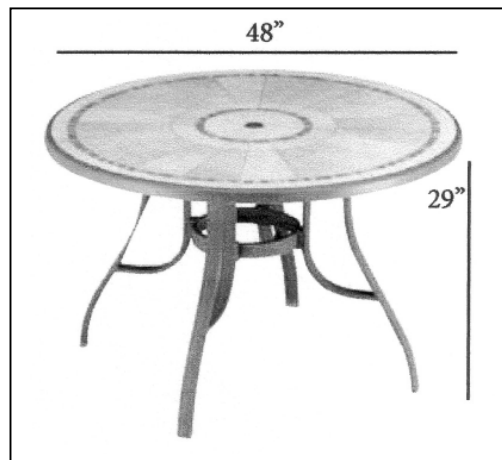

48" Round Louisiana Table – Pietra Decor with Aluminum Base.

Color: Bronze Mist Base Only.

- 45.7 Lbs.
- 48" Round x 29"H.
- Resin top with aluminum pedestal base.
- UV Resistant.
- 1 1/2" diameter umbrella hole with plug.
- Masterpack of 1.
- Leg leveler on one leg.
- \$50.00 charge for orders under \$500.00.
- Some assembly required.

Item #: GR 48LOU

Resin Top Color

Resin Base Color

Bronze Mist

NATIONAL OUTDOOR FURNITURE, INC.

1210 W. Main Street #296. Riverhead, NY 11901

Toll-Free Phone: 1-888-663-4621

Phone: 631-369-9099 Fax: 631-207-8312